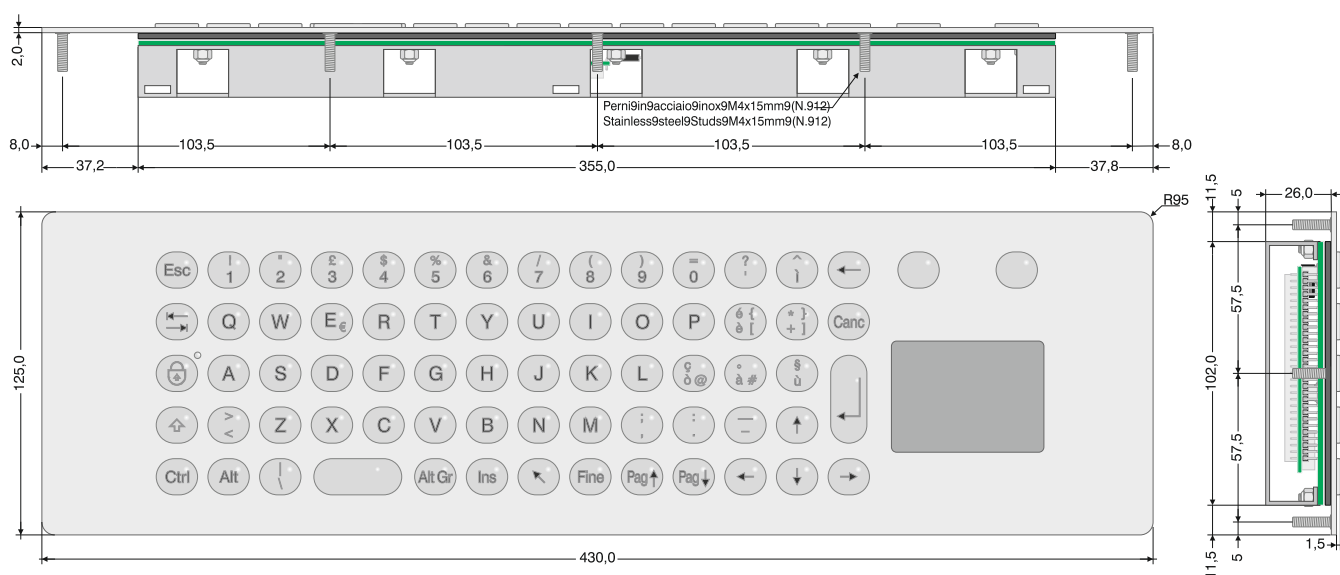

Cutout consigliato Suggested Cut-out